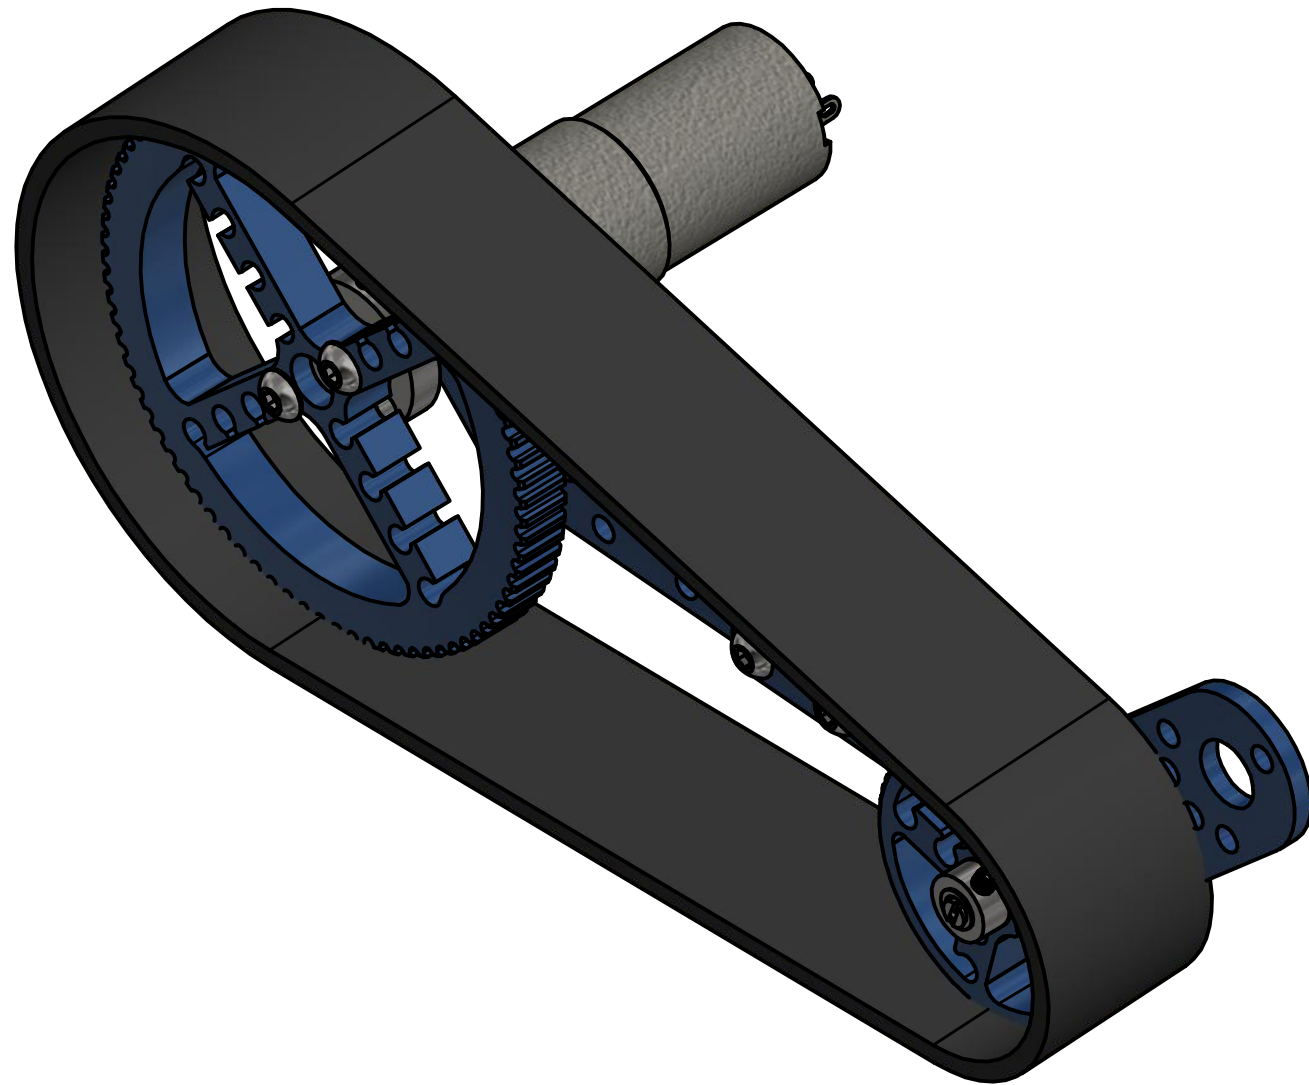

# ASSEMBLY G

PARTS LIST		
ITEM	QTY	MakeBlock Descriptor
1	1	Socket Cap Screw M4x8 - BUTTON Head
2	4	Socket Cap Screw M4x14mm - Button Head
4	3	Nylon Lock Nut 4mm
6	3	Plastic Spacer 4x8x1
7	1	Plastic Spacer 4x7x10
8	1	Shaft Collar 4mm
9	1	Shaft Connector 4mm
10	2	Headless Set Screw m3x5
11	2	Flange Copper Sleeve 4x8x3mm
12	1	Threaded Shaft 4 x 39mm
13	1	Gear 80T
15	1	Timing Pulley 62T
16	1	DC Motor-25 9V/185RPM
17	1	DC Motor Bracket B-Blue
23	2	Plate 135
27	19	Track with Track Axle