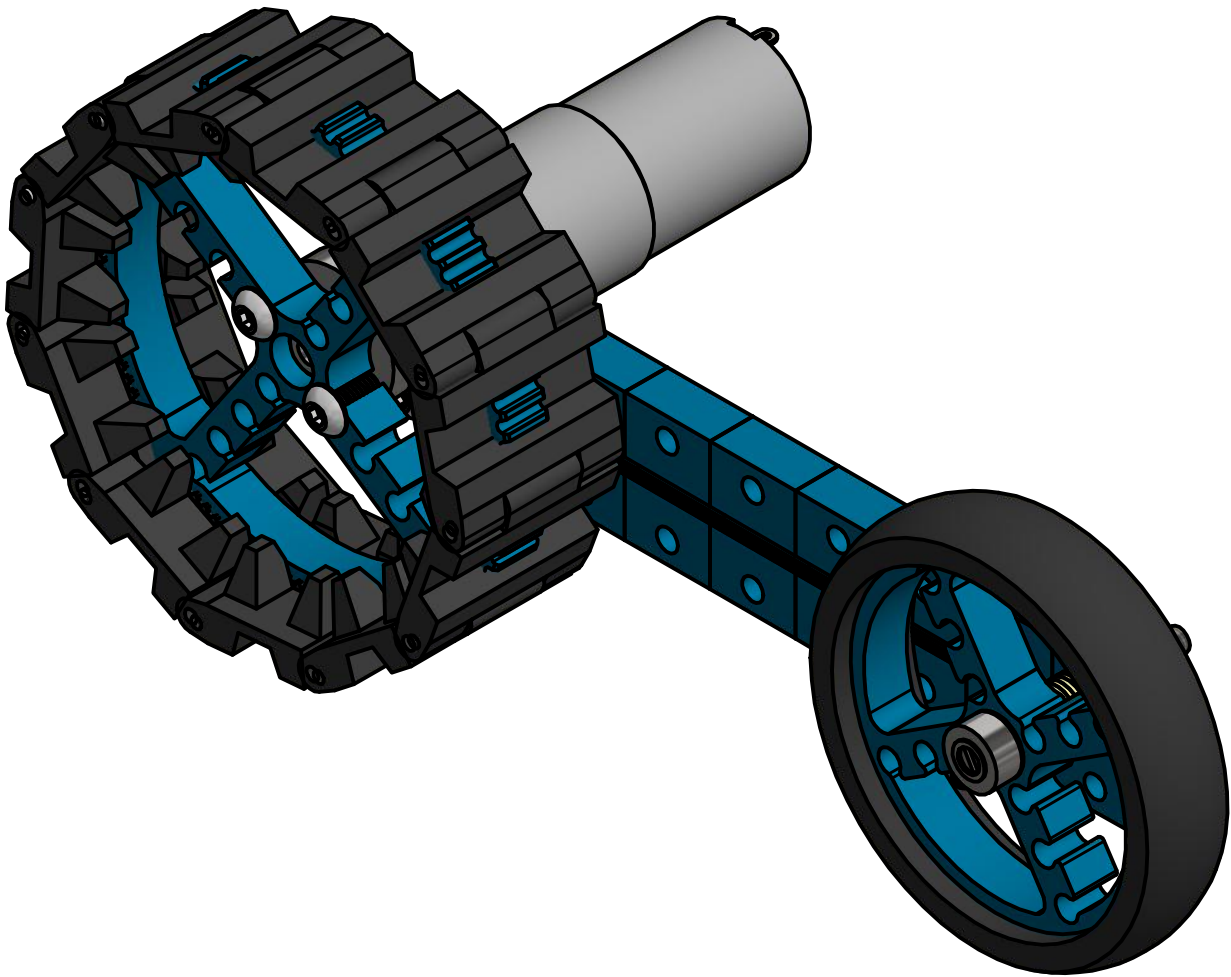

ASSEMBLY F

PARTS LIST		
ITEM	QTY	MakeBlock Descriptor
2	4	Socket Cap Screw M4x14mm - Button Head
4	1	Nylon Lock Nut 4mm
6	7	Plastic Spacer 4x8x1
7	1	Plastic Spacer 4x7x10
8	1	Shaft Collar 4mm
9	1	Shaft Connector 4mm
10	2	Headless Set Screw M3x5
11	2	Flange Copper Sleeve 4x8x3mm
12	1	Threaded Shaft 4 x 39mm
13	1	Gear 80T-Blue
14	1	Timing Pulley 90T
16	1	DC Motor-25 9V/185RPM
17	1	DC Motor Bracket B-Blue
18	1	Tire 68.5x22mm
25	1	Beam0824-144
27	11	Track with Track Axle

Ohio Soybean Farmers
Sustaining Life. Respecting Nature.

**GROW
NEXT GEN**