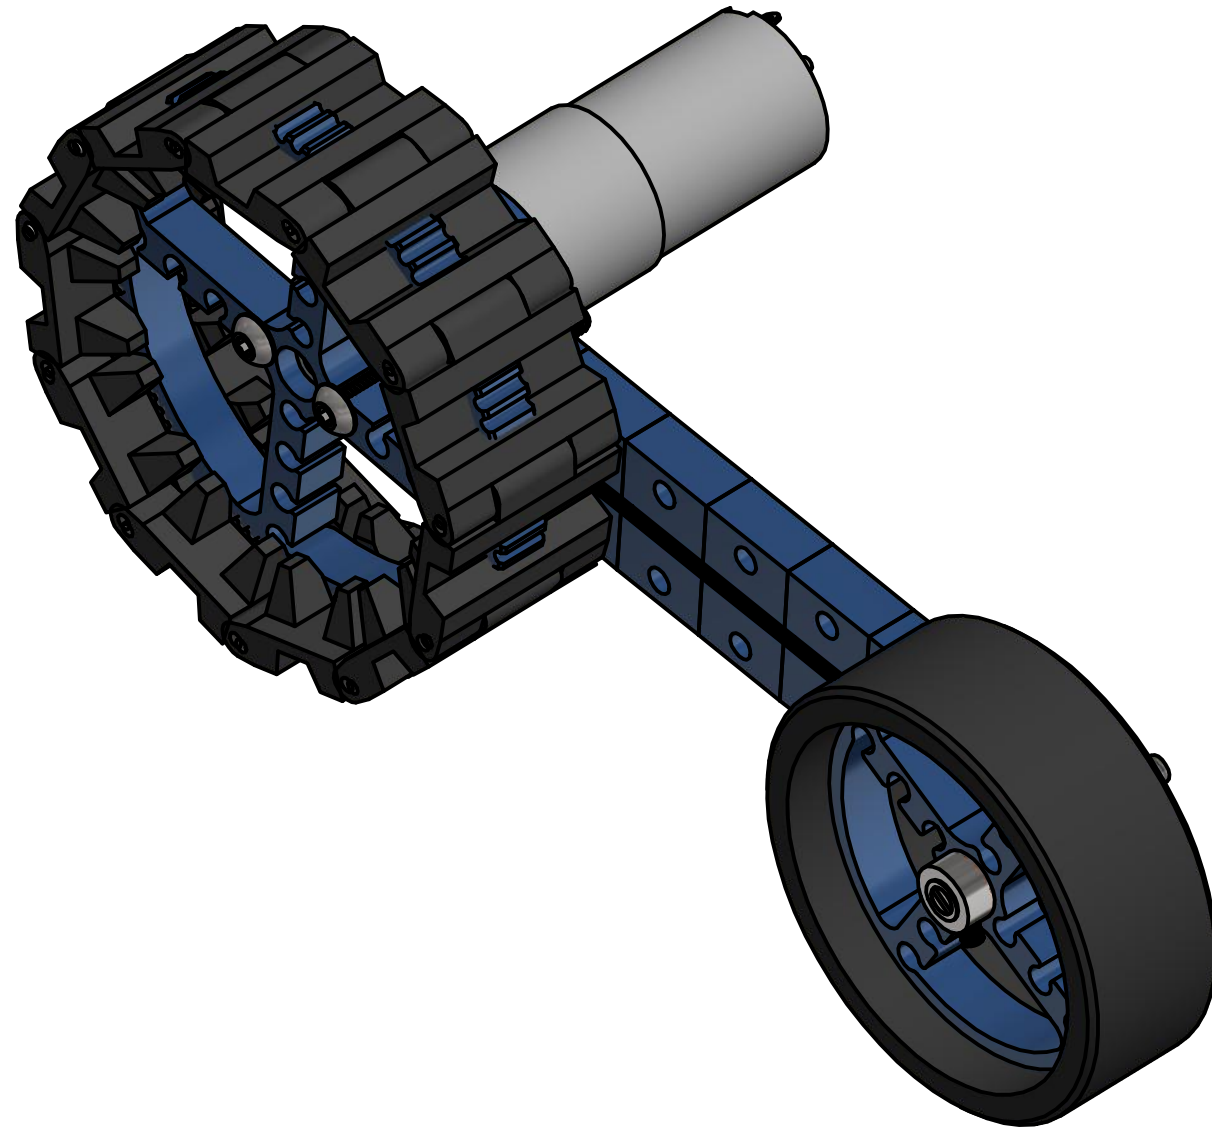

# ASSEMBLY E

PARTS LIST		
ITEM	QTY	MakeBlock Descriptor
2	4	Socket Cap Screw M4x14mm - Button Head
4	1	Nylon Lock Nut 4mm
6	7	Plastic Spacer 4x8x1
7	1	Plastic Spacer 4x7x10
8	1	Shaft Collar 4mm
9	1	Shaft Connector 4mm
10	2	Headless Set Screw M3x5
11	2	Flange Copper Sleeve 4x8x3mm
12	1	Threaded Shaft 4 x 39mm
13	1	Gear 80T-Blue
14	1	Timing Pulley 90T
16	1	DC Motor-25 9v/185RPM
17	1	DC motor Bracket B-Blue
18	1	Tire 68.5x22mm
25	1	Beam0824-144
27	11	Track with Track Axle

**Ohio Soybean Farmers**  
Sustaining Life. Respecting Nature.

**GROW  
NEXT GEN**