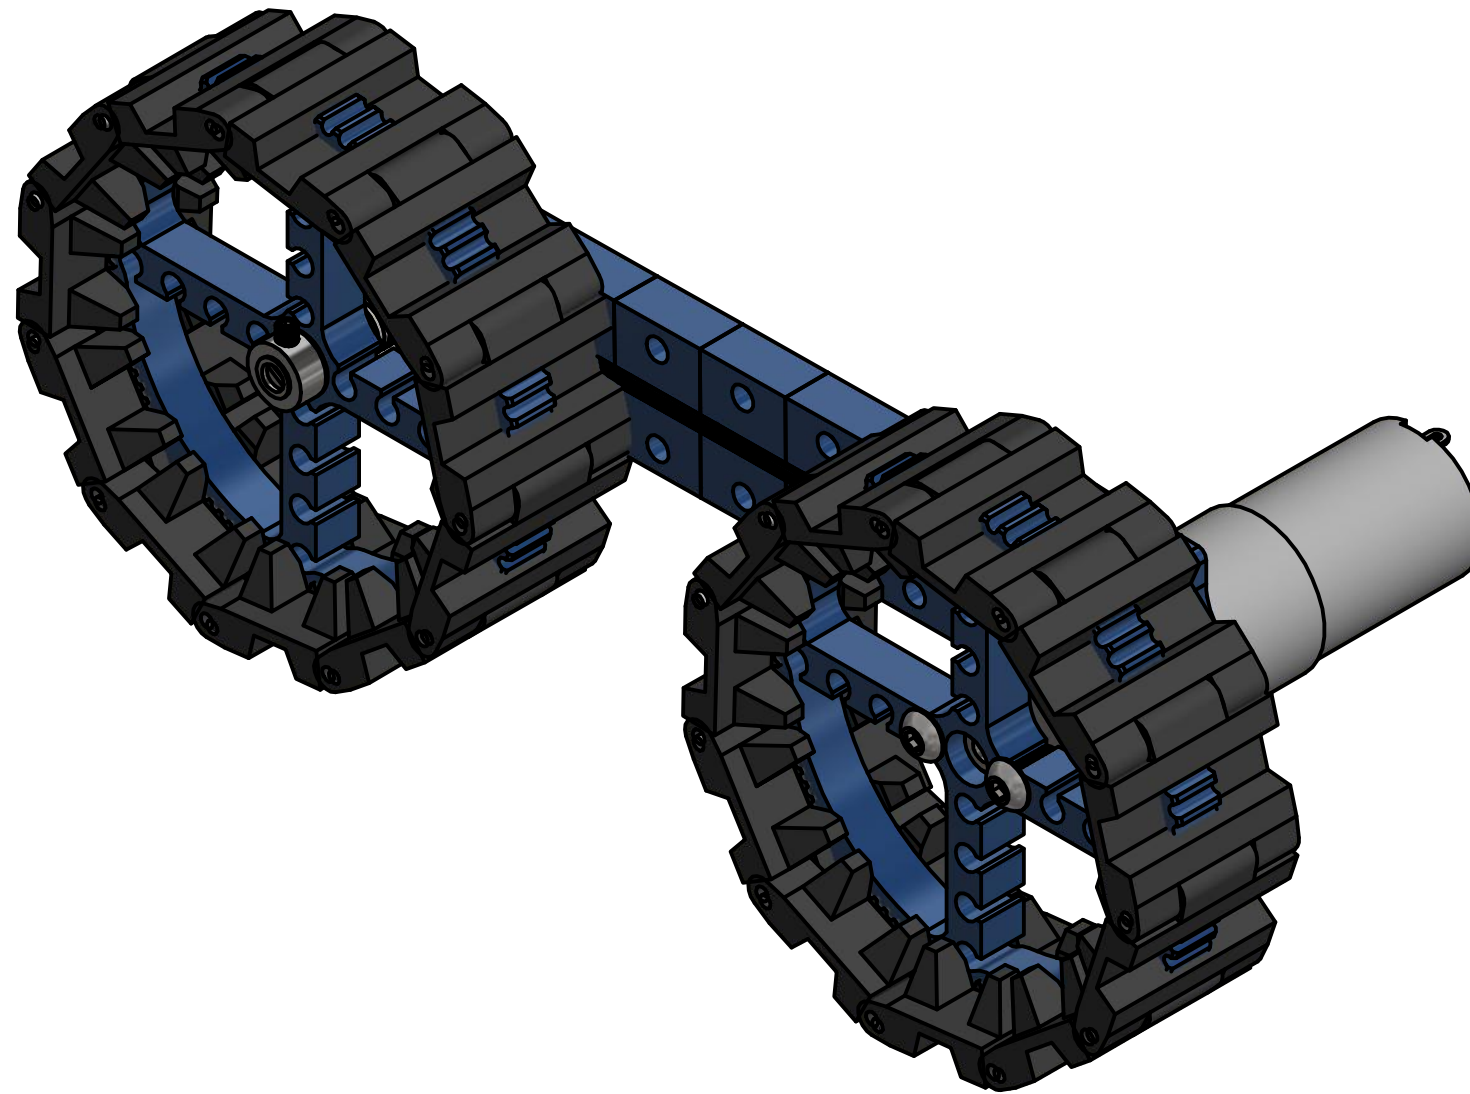

# ASSEMBLY D

PARTS LIST		
ITEM	QTY	MakeBlock Descriptor
2	4	Socket Cap Screw M4x14mm - Button Head
4	1	Nylon Locknut 4mm
6	7	Plastic Spacer 4x8x1
7	1	Plastic Spacer 4x8x1
8	1	Shaft Collar 4mm
9	1	Shaft Connector 4mm
10	2	Headless Set Screw M3x5
11	2	Flange Copper Sleeve 4x8x3mm
12	1	Threaded Shaft 4 x 39mm
13	2	Gear 80T-Blue
16	1	DC Motor-25 9V/185RPM
17	1	DC Motor Bracket B-Blue
25	1	Beam0824-144
27	22	Track with Track Axle

**Ohio Soybean Farmers**  
Sustaining Life. Respecting Nature.

**GROW  
NEXT GEN**