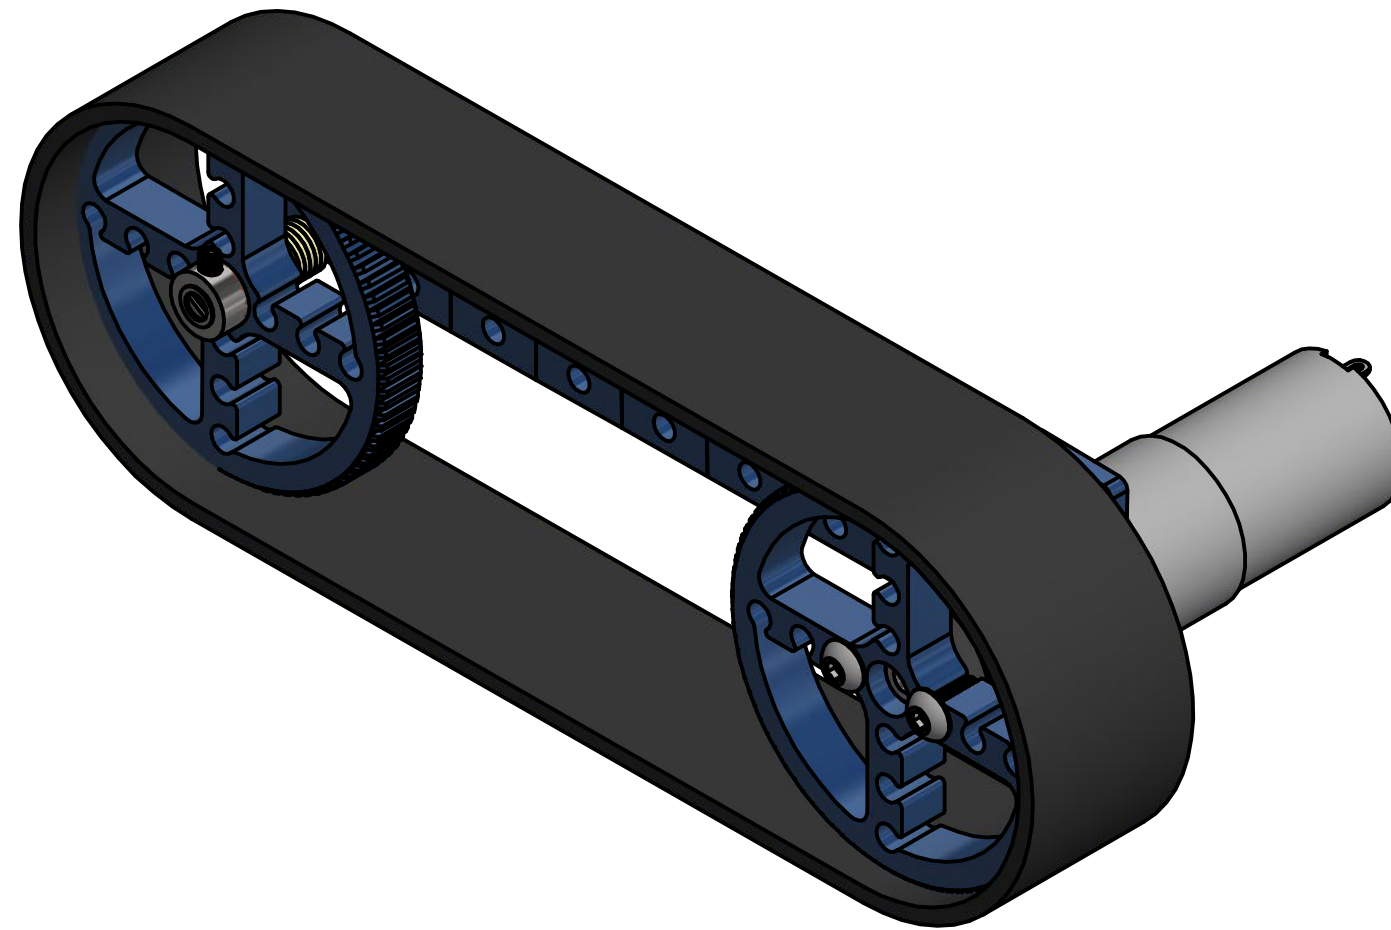

# ASSEMBLY B

PARTS LIST		
ITEM	QTY	MakeBlock Descriptor
2	4	Socket Cap Screw M4x14mm - Button Head
4	1	Nylon Locknut 4mm
6	7	Plastic Spacer 4x8x1
7	1	Plastic Spacer 4x7x10
8	1	Shaft Collar 4mm
9	1	Shaft Connector 4mm
10	2	Headless Set Screw M3x5
11	2	Flange Copper Sleeve 4x8x3mm
12	1	Threaded Shaft 4 x 39mm
14	2	Timing Pulley 90T - Blue
16	1	DC Motor-25 9V/185RPM
17	1	DC Motor Bracket B-Blue
20	1	Track 80x139mm
25	1	Beam0824-144